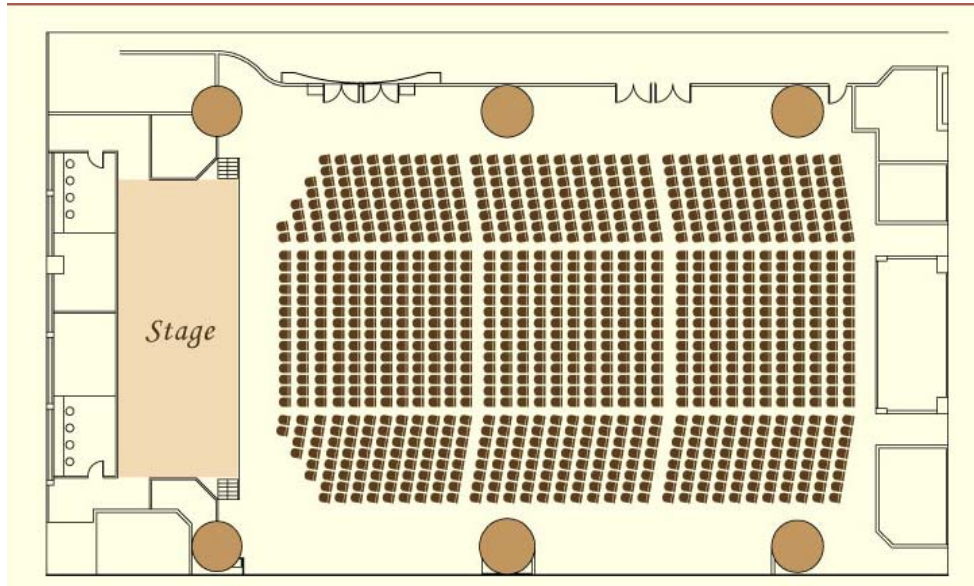

B P International
龍堡國際

Floor Plan - Theatre

Maximum Capacities: 1,000 persons

- Flexible setting to fit different styles, Theatre, Classroom, U-shaped, Car show
- Wireless Broadband Internet Connection
- Full Support with Audio-Visual Equipments
- Capacious Stages & Podium

可容納人數(最大): 1,000 人

- 場地可提供劇院、講座、U型、車展之用
- 高速無線寬頻上網
- 提供視聽器材及設備
- 台階及講台

For further information about wedding or conference, please call our Gordon Wu Hall banquet team at:

Tel: (852) 2378 7604 Fax: (852) 2376 2442 Email: gwh@bpih.com.hk