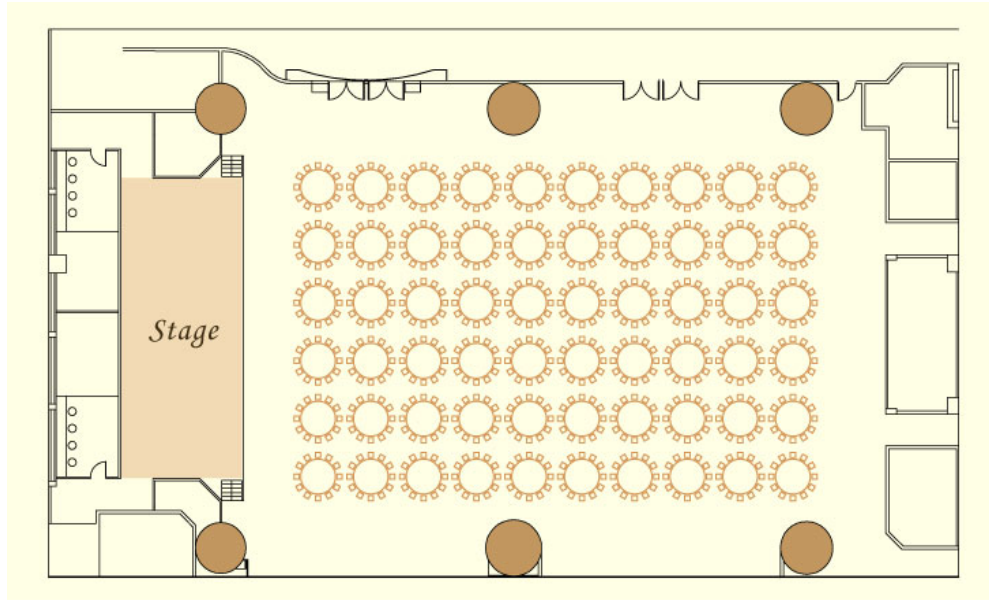

B P International
龍堡國際

Floor Plan – Chinese Wedding

Maximum Capacities: 60 Tables x 12 persons = 720 persons

- Capacious Stages & Podium
- 2 Annex Multi-Purpose En-Suites (back stage)
- Full Support with Audio-Visual Equipments

可容納人數(最大): 60 席 x 12 人 = 720 人

- 台階及講台
- 後台設有多用途化妝室兩間
- 提供視聽器材及設備

For further information about wedding or conference, please call our Gordon Wu Hall banquet team at:

Tel: (852) 2378 7604 Fax: (852) 2376 2442 Email: gwh@bpih.com.hk