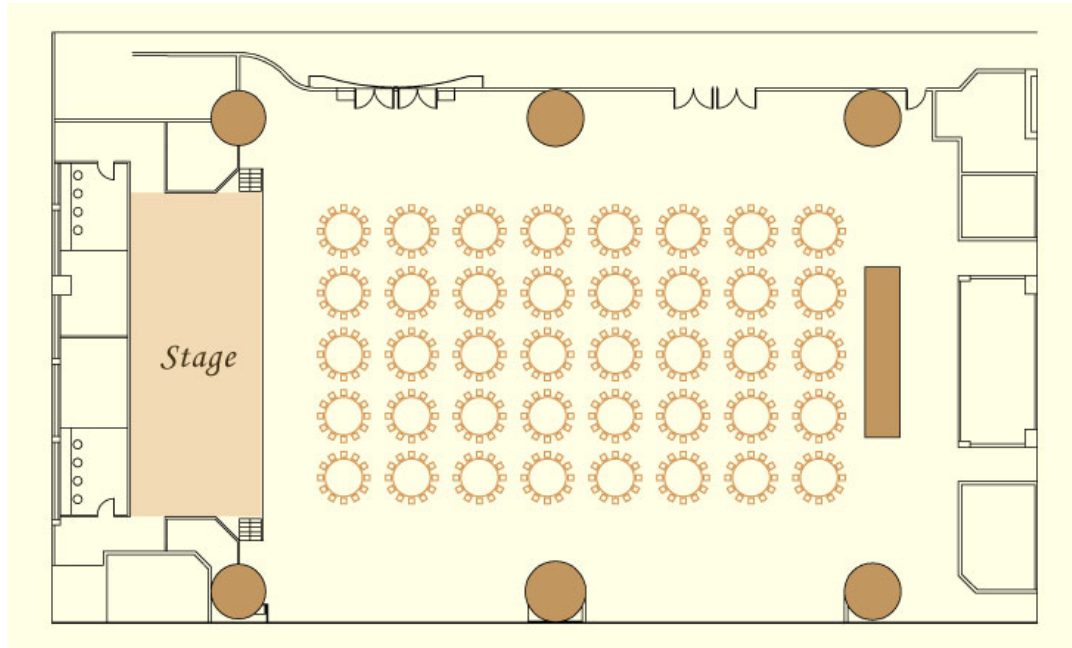

B P International
龍堡國際

Floor Plan – Western Buffet

Maximum Capacities: 40 Tables x 12 persons = 480 persons

- Flexible settings to fit different styles, from Chinese & Western Buffet, Private Set-Dinner, Cocktail, Company Annual Party with Dancing Floor
- Serving International Menu

可容納人數(最大): 40 席 x 12 人 = 480 人

- 提供中/西式自助餐、私人聚會、公司春茗、雞尾酒會
- 精心編選中西特式菜譜

For further information about wedding or conference, please call our Gordon Wu Hall banquet team at:

Tel: (852) 2378 7604 Fax: (852) 2376 2442 Email: gwh@bpih.com.hk